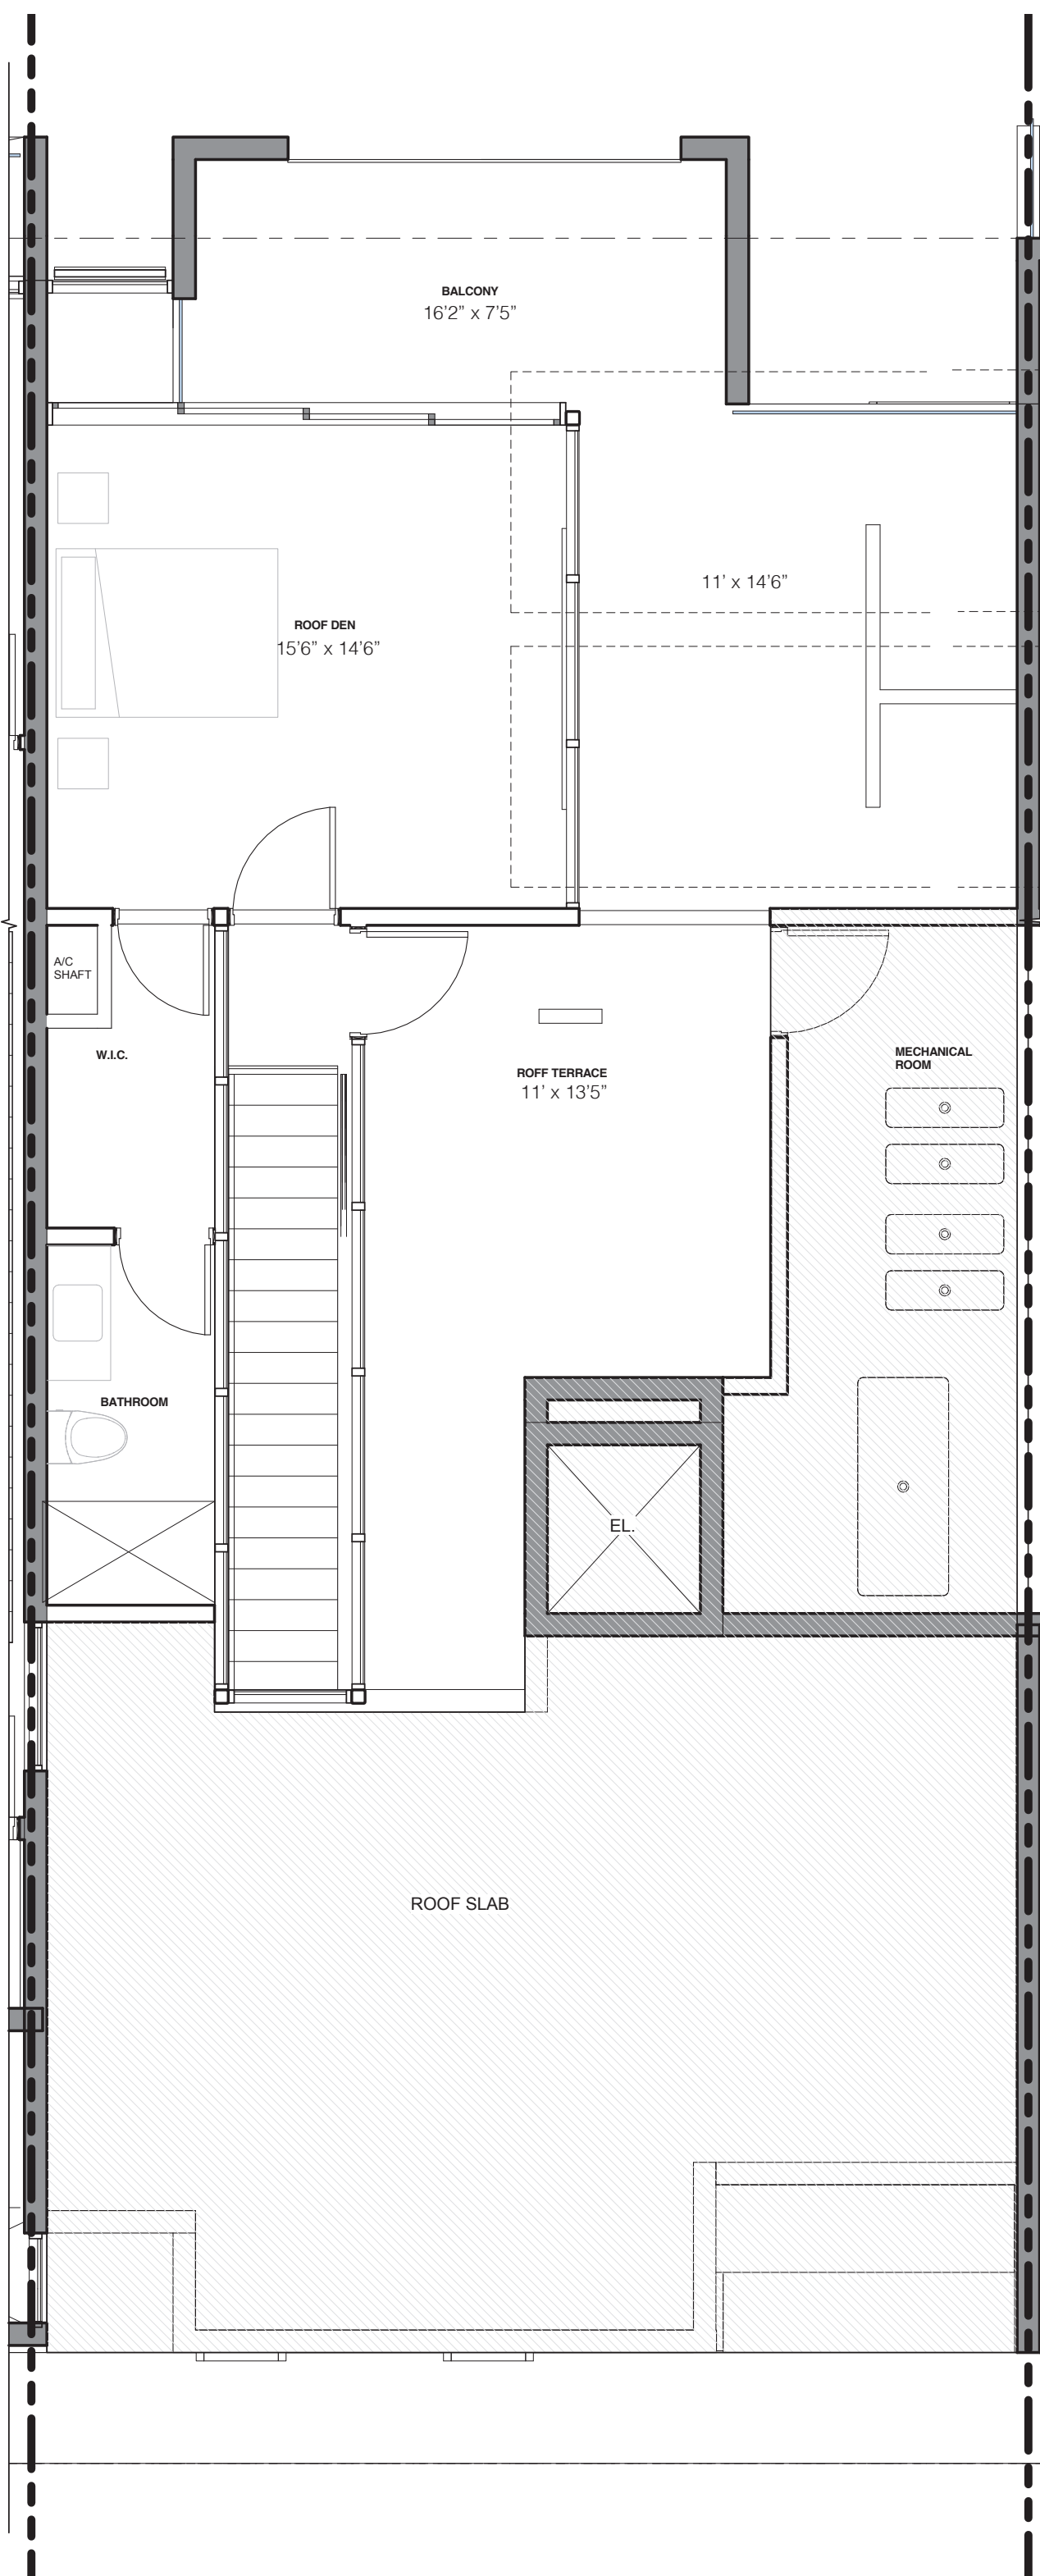

RESIDENCE 2

4 Bedrooms / 5.5 Bathrooms

UNIT AREA

Interior:	3,680 sf.	342 m ²
Exterior:	1,301 sf.	120.9 m ²
Total:	4,981 sf.	462.9 m²

LEVEL 1

LEVEL 1 AREA

Interior:	1,755 sf.	163 m ²
Exterior:	637 sf.	59 m ²
Total:	2,392 sf.	222 m²

RESIDENCE 2

4 Bedrooms / 5.5 Bathrooms

UNIT AREA

Interior:	3,680 sf.	342 m ²
Exterior:	1,301 sf.	120.9 m ²
Total:	4,981 sf.	462.9 m ²

LEVEL 2

LEVEL 2 AREA

Interior:	1,525 sf.	142 m ²
Exterior:	225 sf.	20.9 m ²
Total:	1,750 sf.	162.9 m ²

RESIDENCE 2

4 Bedrooms / 5.5 Bathrooms

UNIT AREA

Interior:	3,680 sf.	342 m ²
Exterior:	1,301 sf.	120.9 m ²
Total:	4,981 sf.	462.9 m ²

LEVEL 3

LEVEL 3 AREA

Interior:	380 sf.	35.3 m ²
Exterior:	439 sf.	40.8 m ²
Total:	819 sf.	76.1 m ²