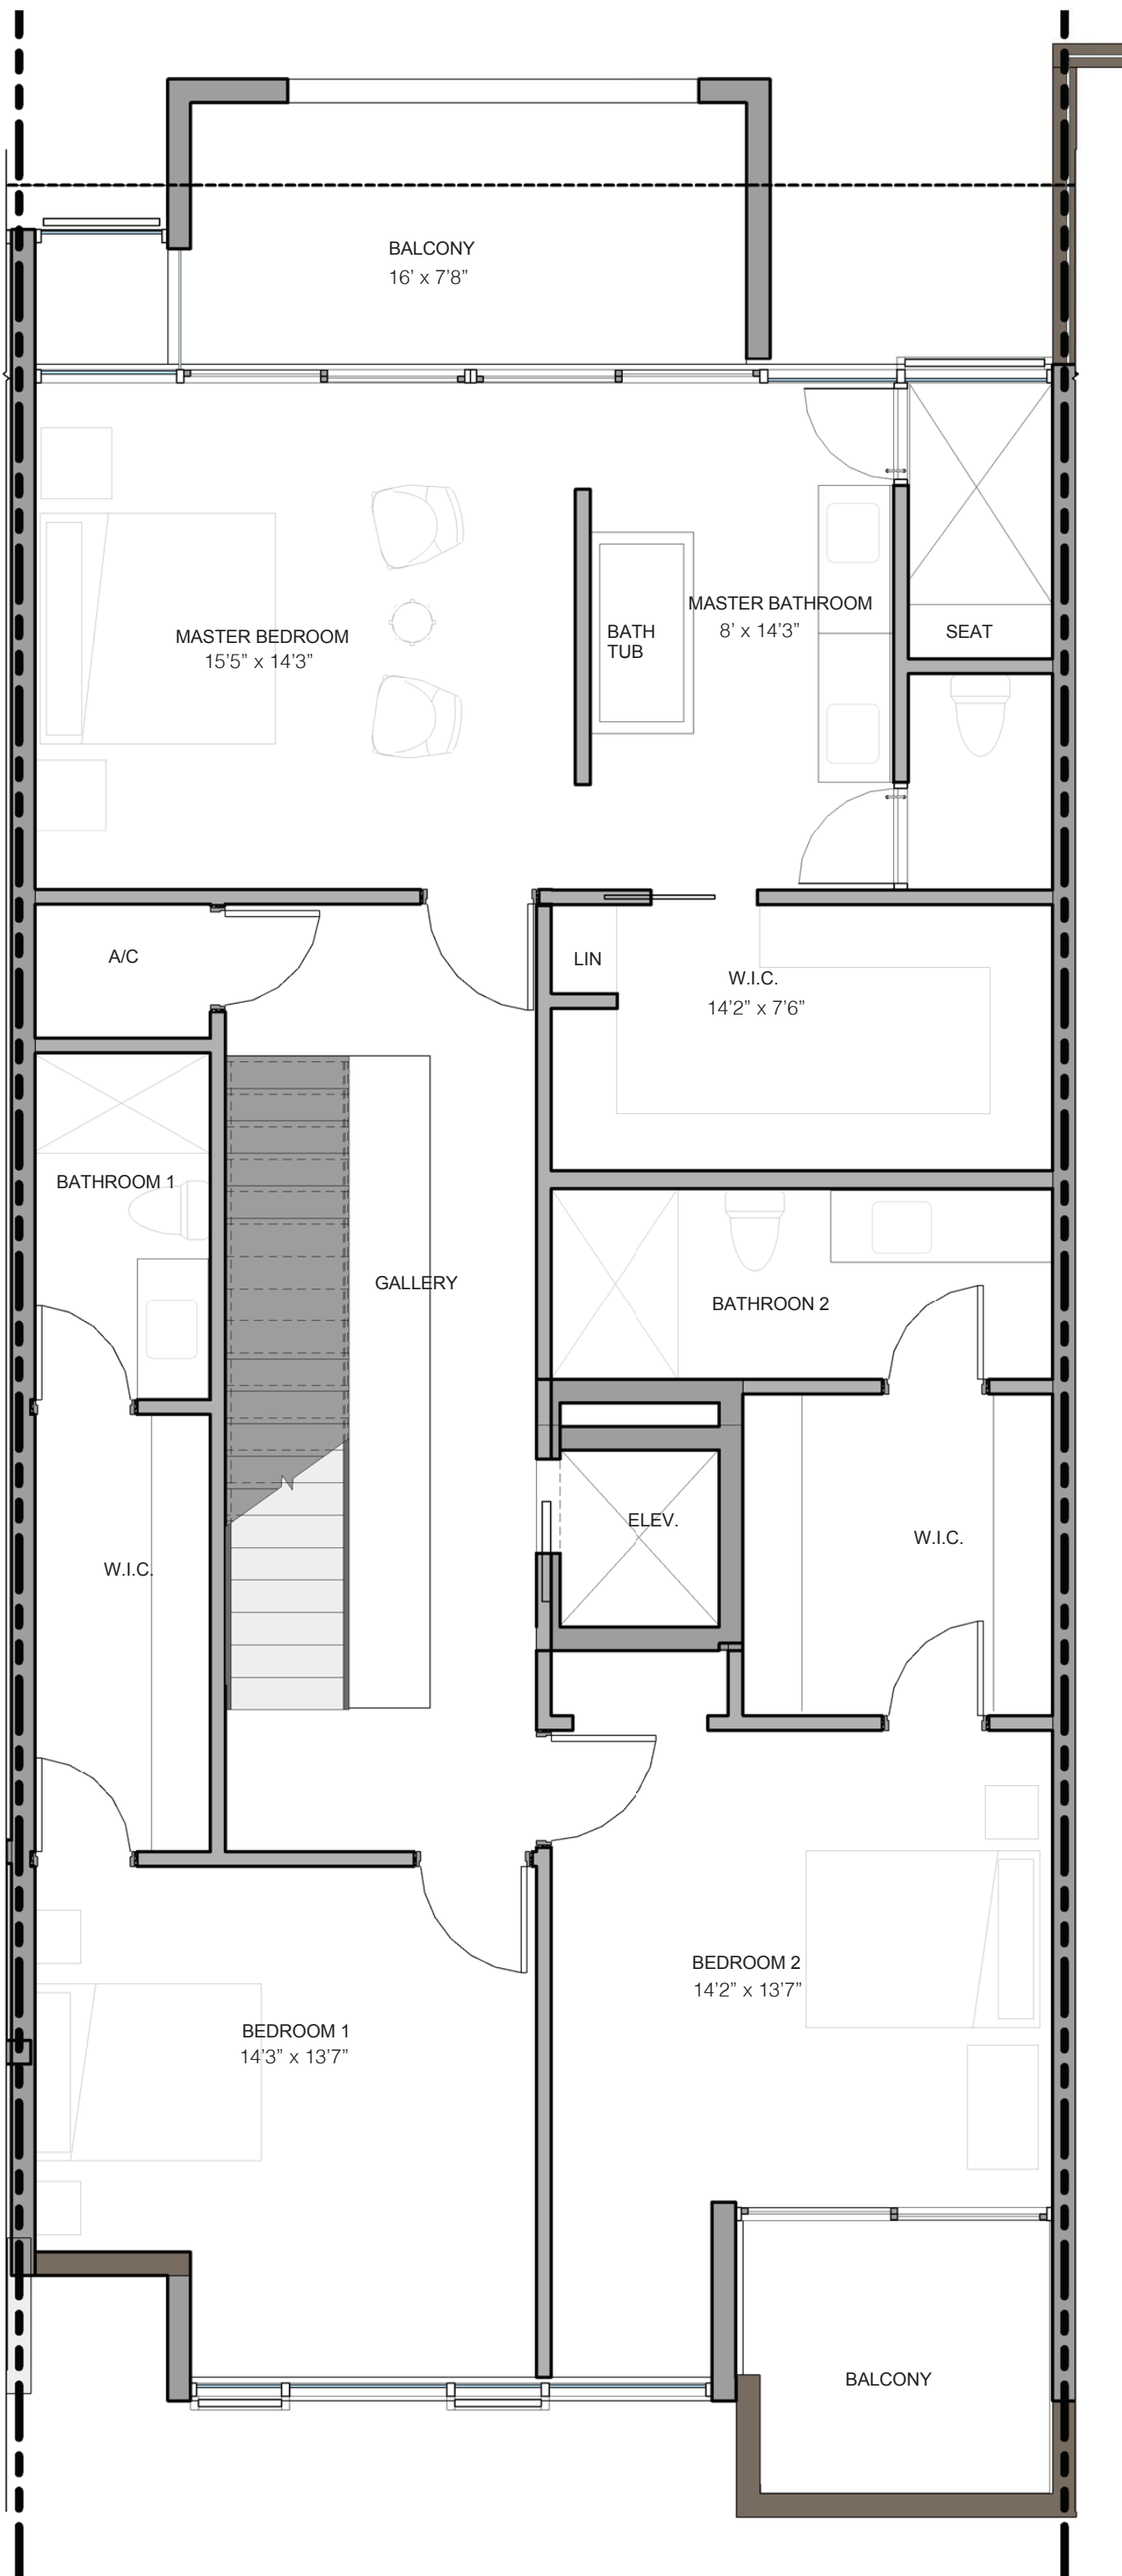

RESIDENCE 2

4 Bedrooms / 5.5 Bathrooms

UNIT AREA

Interior:	3,680 sf.	342 m ²
Exterior:	1,301 sf.	120.9 m ²
Total:	4,981 sf.	462.9 m²

LEVEL 1

LEVEL 1 AREA

Interior:	1,755 sf.	163 m ²
Exterior:	637 sf.	59 m ²
Total:	2,392 sf.	222 m²

RESIDENCE 2

4 Bedrooms / 5.5 Bathrooms

UNIT AREA

Interior:	3,680 sf.	342 m ²
Exterior:	1,301 sf.	120.9 m ²
Total:	4,981 sf.	462.9 m ²

LEVEL 2

LEVEL 2 AREA

Interior:	1,525 sf.	142 m ²
Exterior:	225 sf.	20.9 m ²
Total:	1,750 sf.	162.9 m ²

RESIDENCE 2

4 Bedrooms / 5.5 Bathrooms

UNIT AREA

Interior:	3,680 sf.	342 m ²
Exterior:	1,301 sf.	120.9 m ²
Total:	4,981 sf.	462.9 m ²

LEVEL 3

LEVEL 3 AREA

Interior:	380 sf.	35.3 m ²
Exterior:	439 sf.	40.8 m ²
Total:	819 sf.	76.1 m ²